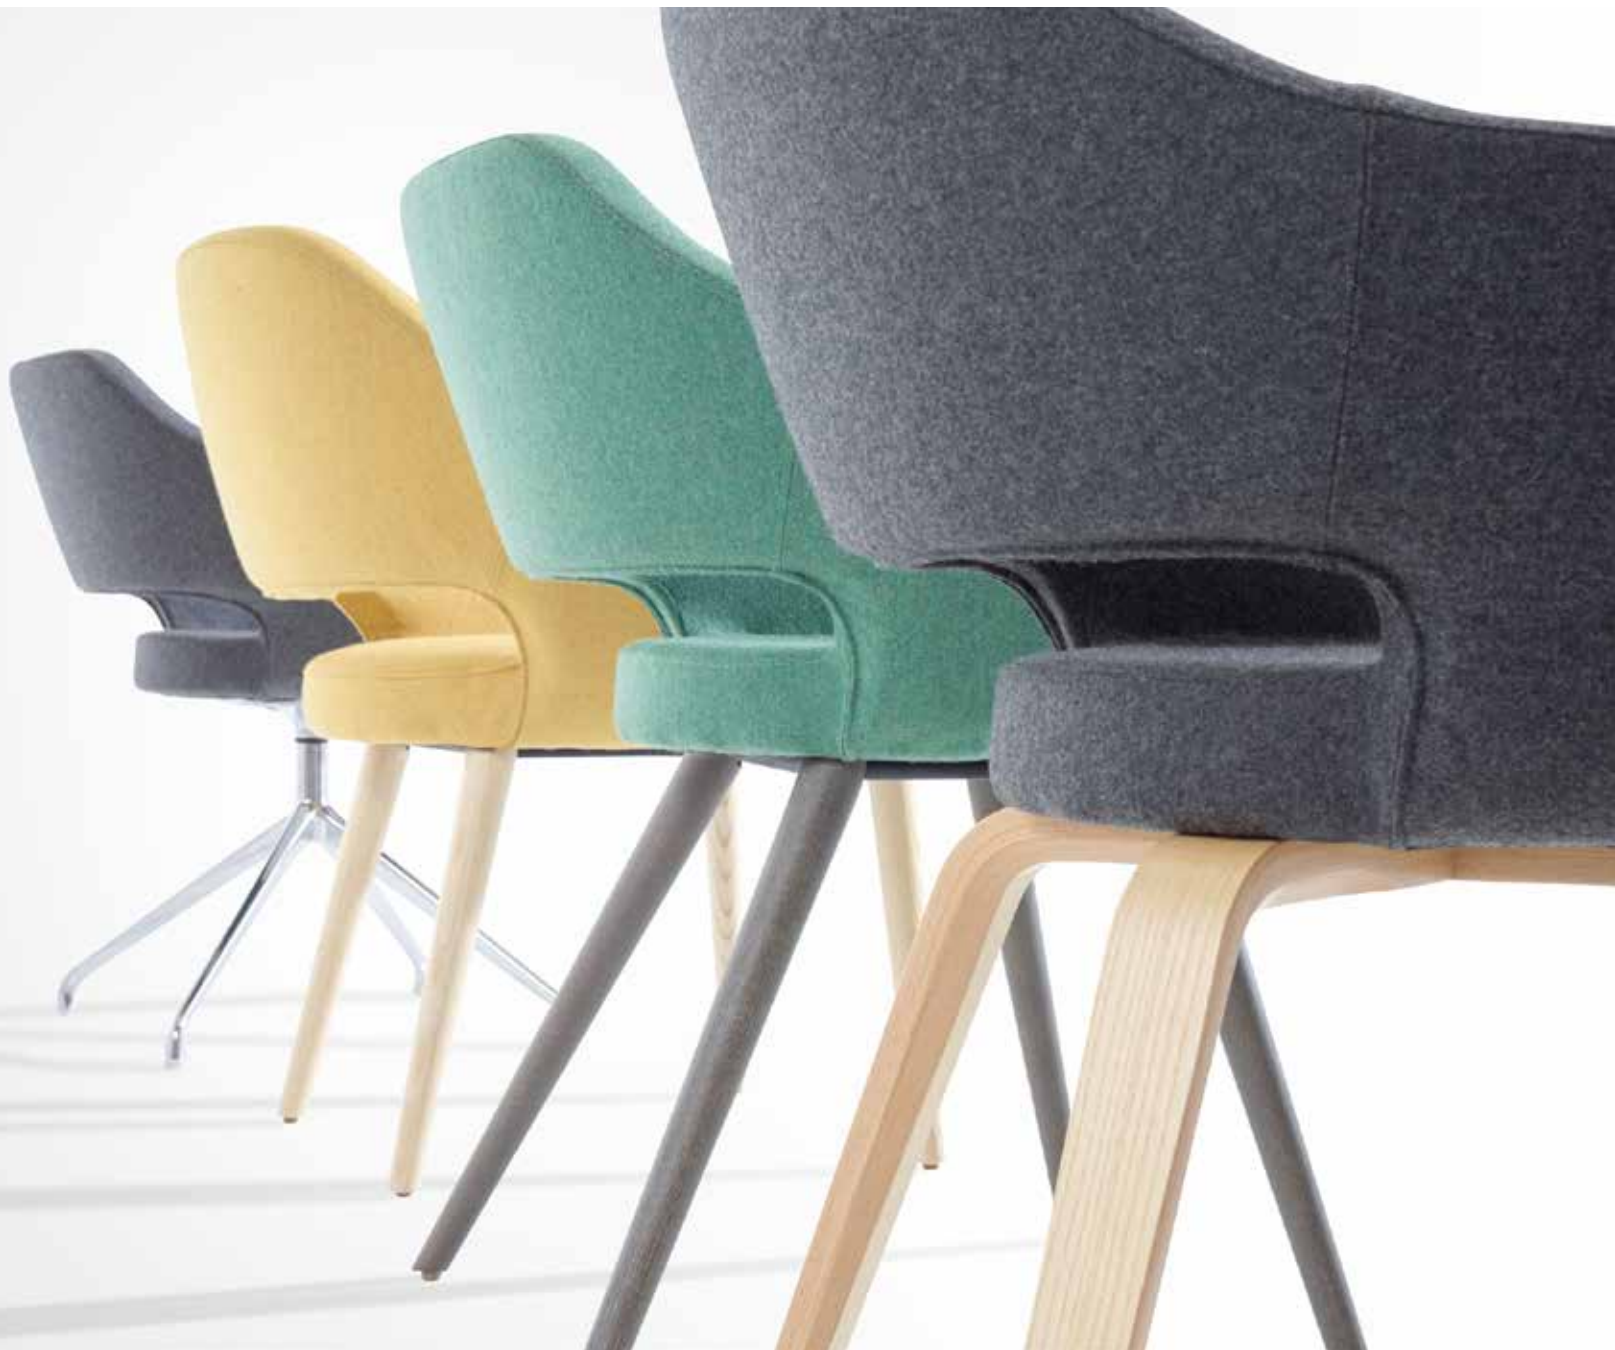

# QUINN GUEST

**BRAYTON**  
PAUL BRAYTON DESIGNS

# QUINN COLLECTION

8102-100  
4-Leg Conical Wood Base  
Open Back Arm Chair

8102-102  
4-Leg Polished Aluminium Base  
Open Back Arm Chair

8102-105  
4-Leg Bent Wood Base  
Open Back Arm Chair

8103-100  
4-Leg Conical Wood Base  
Open Back Lounge Chair

8105-101  
4-Leg Conical Wood Base  
Open Back Barstool

**DESIGNER:** PBD Design Studio

**AS SHOWN:** (left to right)

CONICAL WOOD BASE – Killian KN27 Jade  
POLISHED ALUMINUM BASE – Killian KN10 Castlerock  
BENTWOOD BASE – Killian KN10 Castlerock  
CONICAL WOOD BASE – Killian KN23 Honeycomb  
CONICAL WOOD BASE – Killian KN20 Carrot