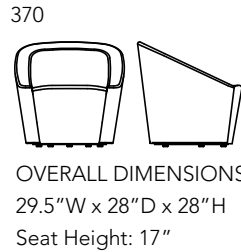

# JOT COLLECTION

**BRAYTON**  
PAUL BRAYTON DESIGNS

JOT COLLECTION

370  
Jot Lounge Chair

370-2  
Jot Loveseat

370-H  
Jot Ottoman

**DESIGN:** Wolfgang C.R. Mezger  
**COVER PHOTO:** Shown in Paul Brayton Designs Cambridge Log Cabin

**OPTIONS FOR LOUNGE CHAIR:** 360 Degree Swivel Base Available. Specify and at \$125.00 List.  
Self-Return Base Available. Spcify and add \$225.00 List.

**BRAYTON**  
PAUL BRAYTON DESIGNS

403 Interstate Drive | Archdale, NC 27263 | 800.882.4720  
www.paulbraytondesigns.com | requests@paulbraytondesigns.com