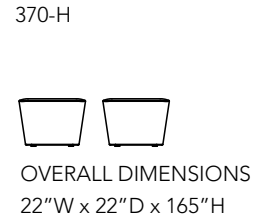

**OPTIONS FOR LOUNGE CHAIR:** 360 Degree Swivel Base Available. Specify and at \$125.00 List.  
Self-Return Base Available. Spcify and add \$225.00 List.

**BRAYTON**  
PAUL BRAYTON DESIGNS

403 Interstate Drive | Archdale, NC 27263 | 800.882.4720  
www.paulbraytondesigns.com | requests@paulbraytondesigns.com