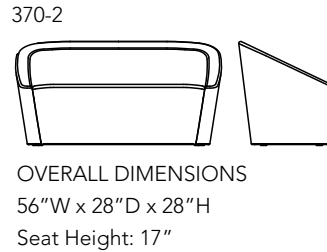

# JOT COLLECTION

**BRAYTON**  
PAUL BRAYTON DESIGNS

JOT COLLECTION

370  
Jot Lounge Chair

370-2  
Jot Loveseat

370-H  
Jot Ottoman

**DESIGN:** Wolfgang C.R. Mezger  
**COVER PHOTO:** Shown in Paul Brayton Designs Cambridge Log Cabin

**OPTIONS FOR LOUNGE CHAIR:** 360 Degree Swivel Base Available. Specify and at \$125.00 List.  
Self-Return Base Available. Spcify and add \$225.00 List.

**BRAYTON**  
PAUL BRAYTON DESIGNS

403 Interstate Drive | Archdale, NC 27263 | 800.882.4720  
www.paulbraytondesigns.com | requests@paulbraytondesigns.com