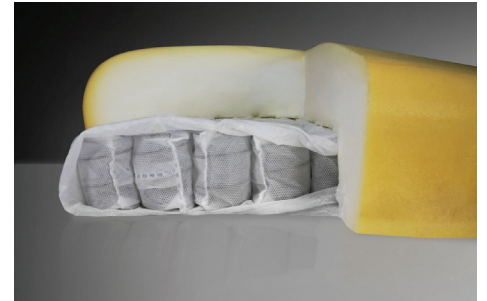

**Add \$75 List**

**DRAWINGS FOR DOWNLOAD**

---

CAD 2D

CAD 3D

Sketchup

Revit

**STANDARD**

---

**Features:**

- Metal Base: Polished Chrome
- **PrimoComfort** Seat

The PrimoComfort seat is designed with internal pocket coils with a cold-cure flexible polyurethane foam that shelters the springs and provides next-level relief and luxury. The molding process is fully water blown based and does not employ expanding agents (no CFC's).