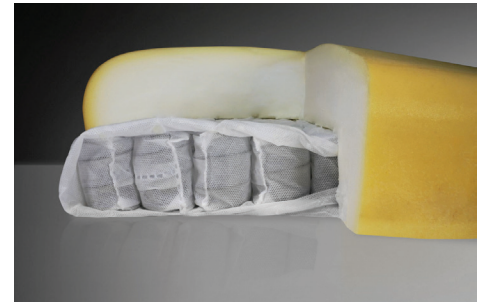

Add \$350 List set-up fee

Add \$35 List per unit ordered

TEXTILE REQUIREMENTS

Total COM Yardage: 2.75

Total COL Sq Ft: 49.5

Contrasting Textile Requirements:

Seat Only Yds: 1

Balance Yds: 2.75

Seat Only Sq Ft: 18

Balance Sq Ft: 45

If Contrasting Textiles:

Add \$75 List

DRAWINGS FOR DOWNLOAD

CAD 2D

CAD 3D

STANDARD

Features:

- Wood Base: Solid Beech
- **PrimoComfort** Seat

The PrimoComfort seat is designed with internal pocket coils with a cold-cure flexible polyurethane foam that shelters the springs and provides next-level relief and luxury. The molding process is fully water blown based and does not employ expanding agents (no CFC's).