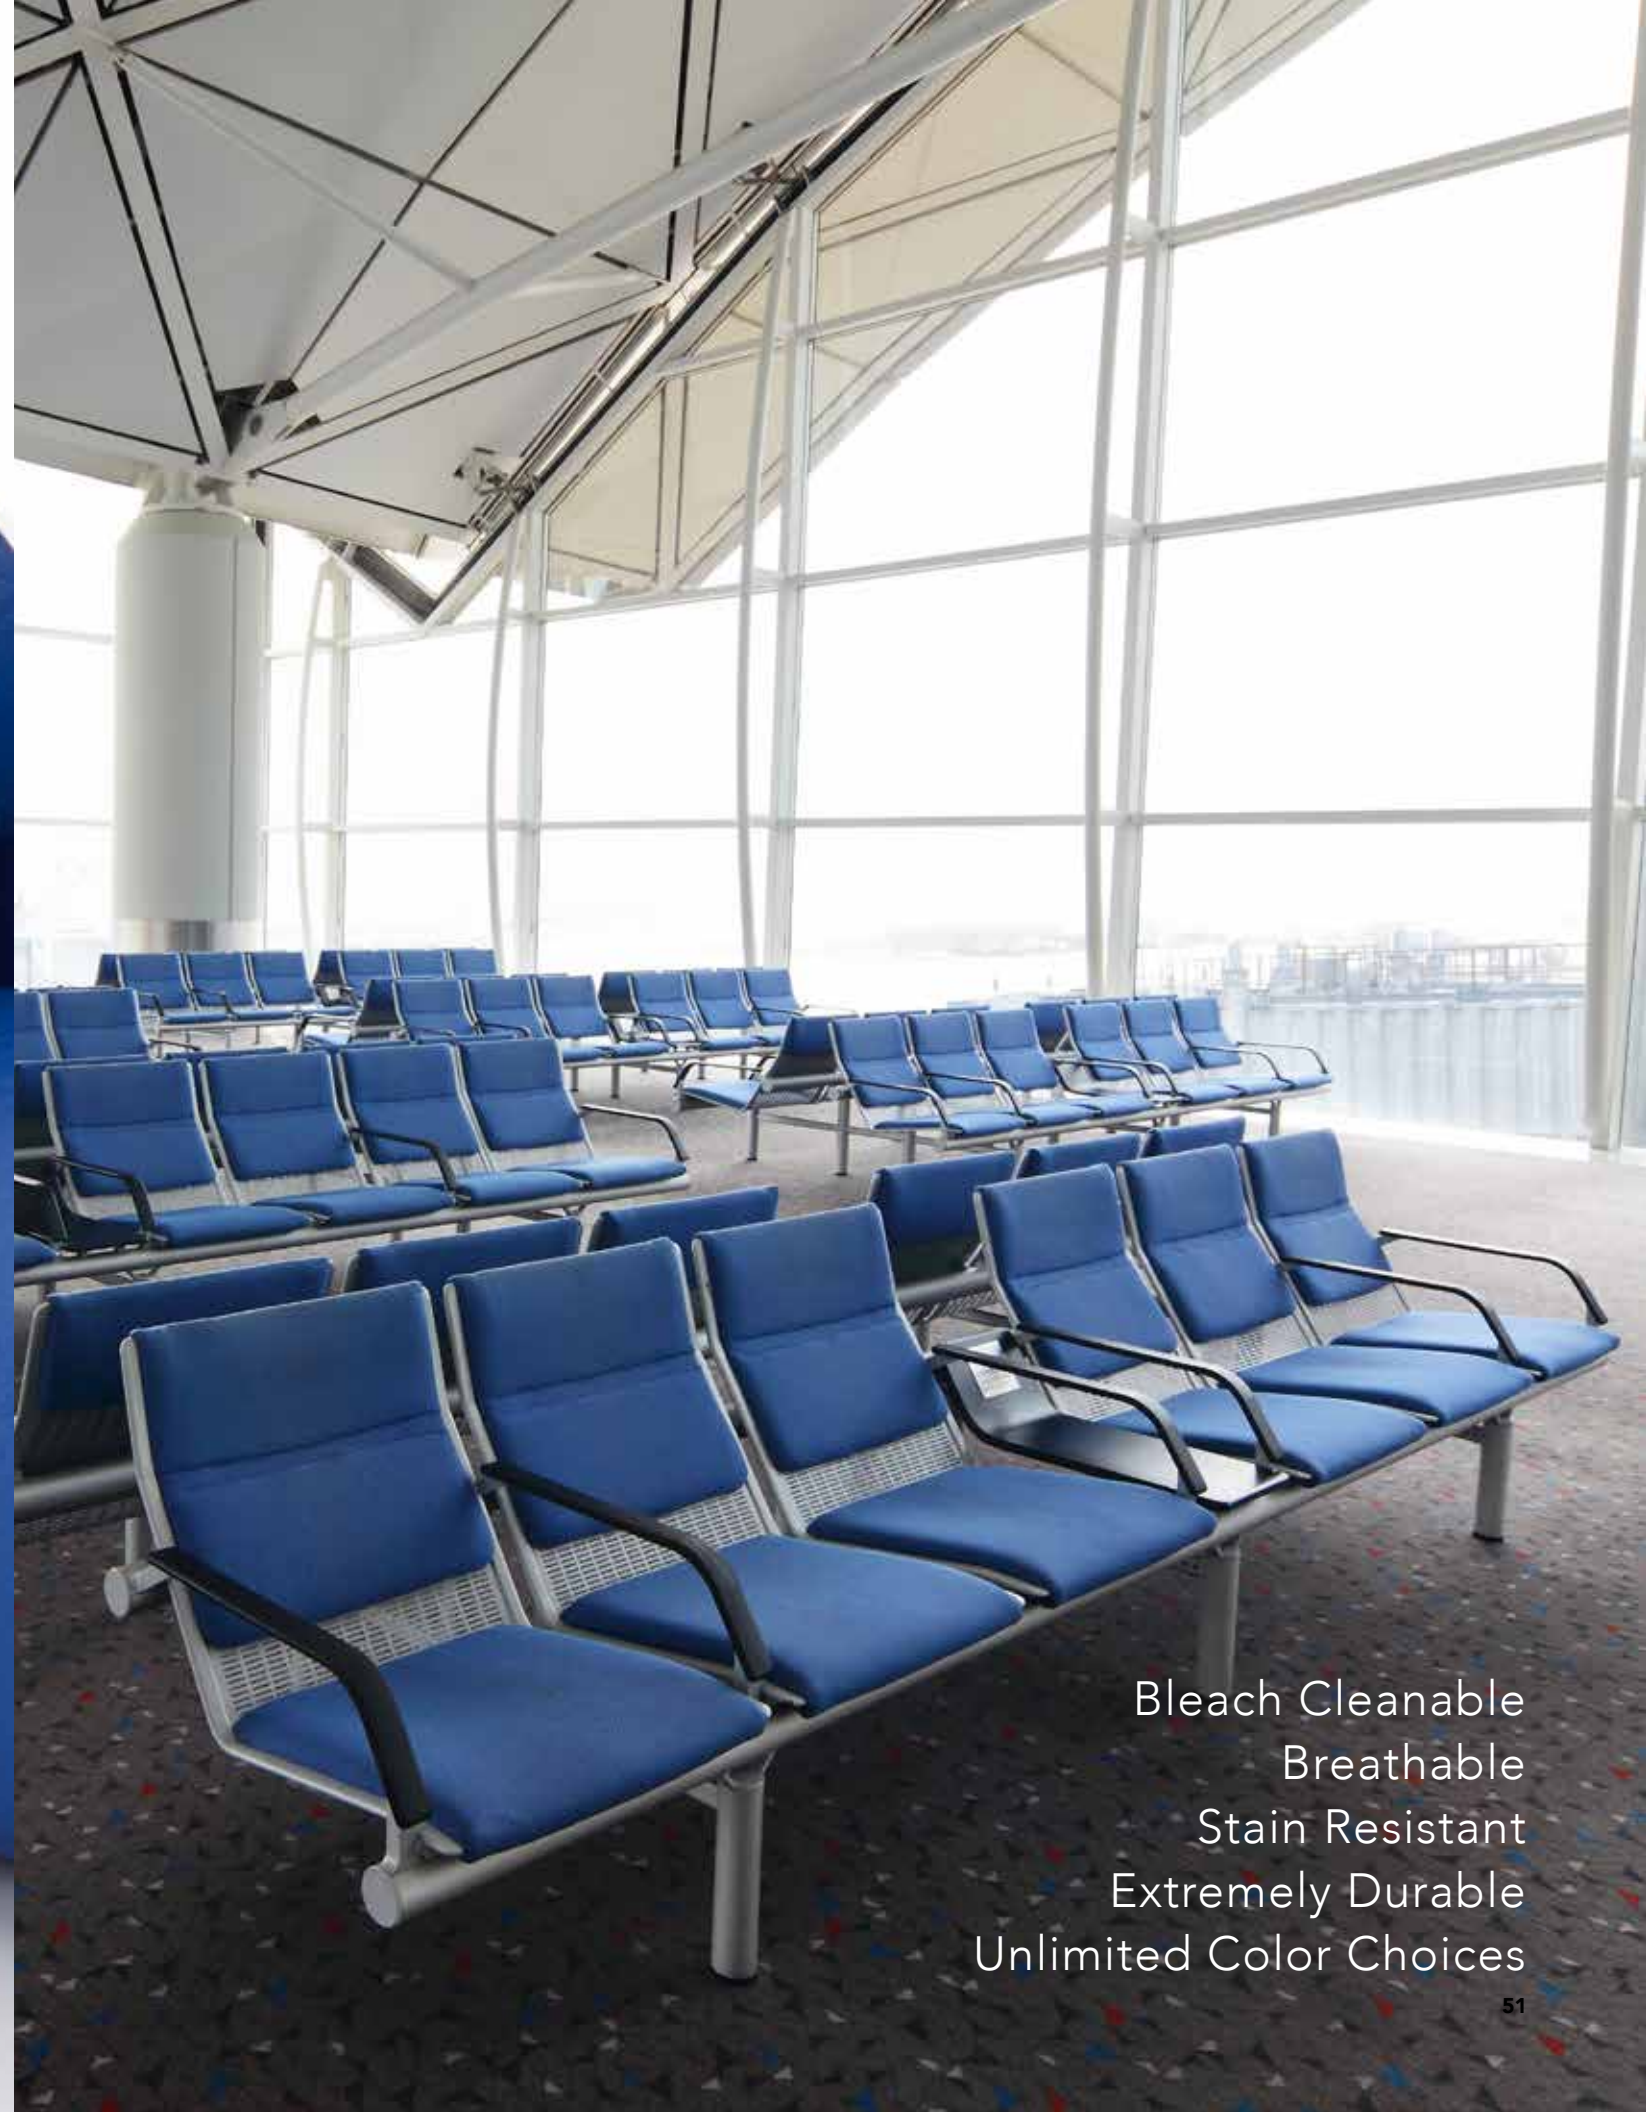

Stain resistant

Naturally Antimicrobial

EXECUTIVE / CONFERENCE

Aletta

ALMOST[®]

DESIGN FOR LIVING

OUT PERFORMS ALL COATED TEXTILES,
CREATING A CATEGORY OF ITS OWN.

Bleach Cleanable
Breathable
Stain Resistant
Extremely Durable
Unlimited Color Choices