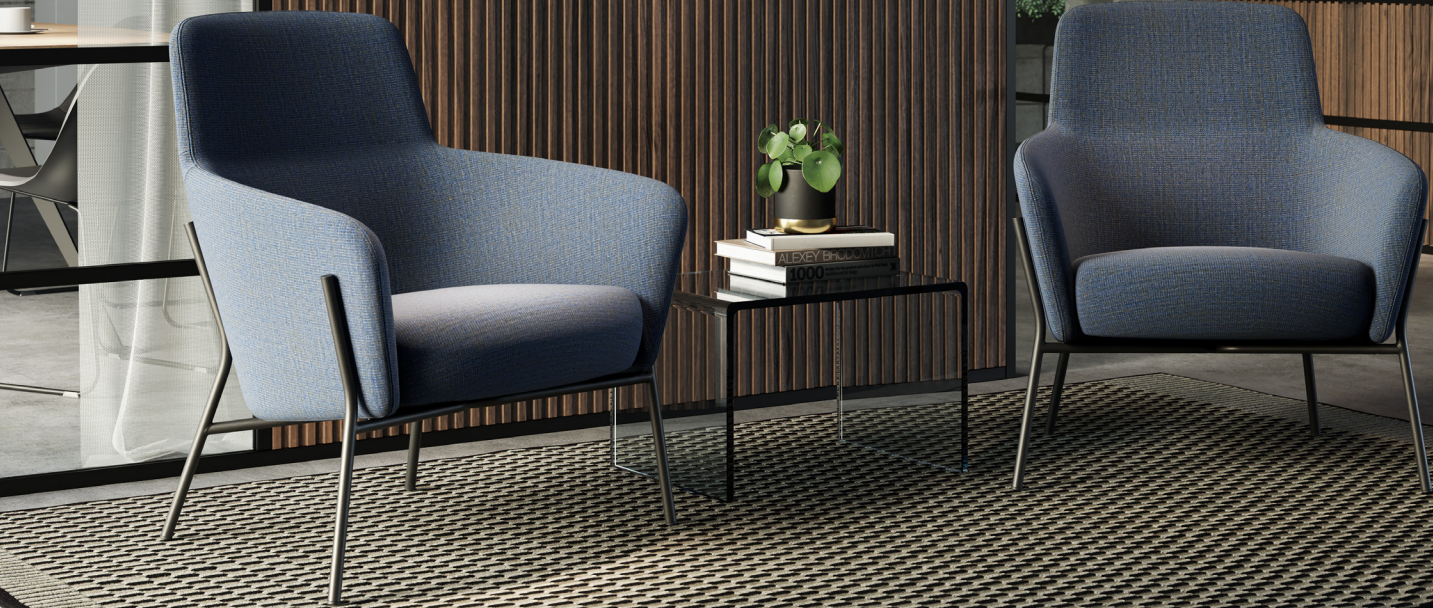

do caffeine we respect each
other we show kindness we
do friendship we have fun we
do motivation we are a team

AURA MID BACK LOUNGE
by Edi & Paolo Ciani Design